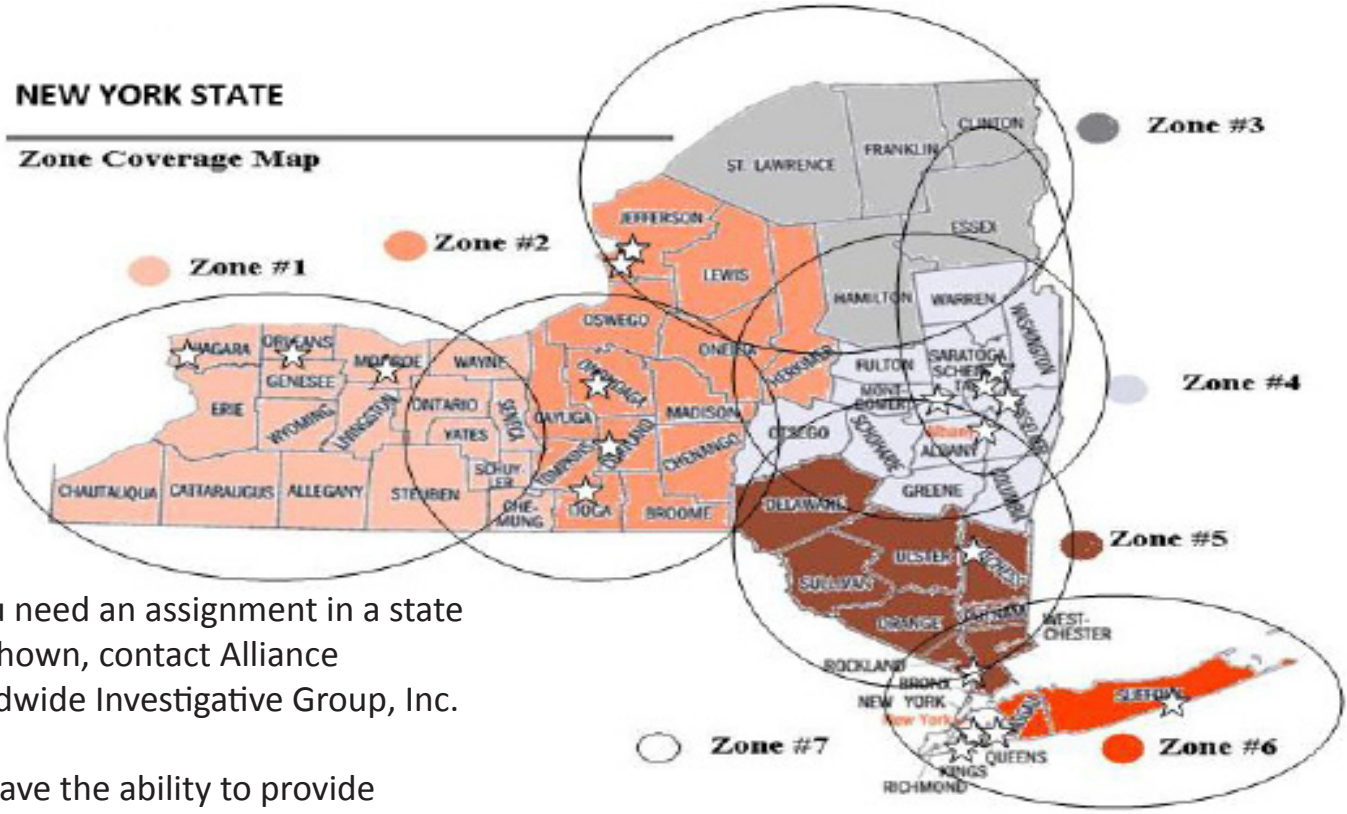

# COVERAGE AREA

If you need an assignment in a state not shown, contact Alliance Worldwide Investigative Group, Inc.

We have the ability to provide unmatched service at reasonable rates anywhere in the United States through our pre-qualified investigator network.

Regional Investigators are located within every 60 - 80 mile radius.